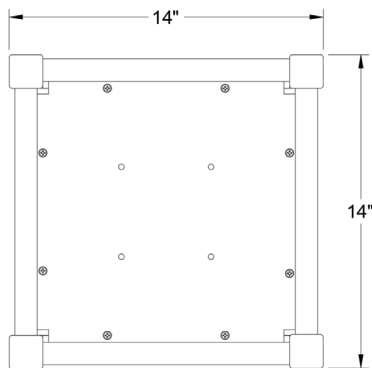

## 14" x 14" Square Planter Box

SKU: PX1414

Width	14"
Depth	14"
Height	13.5"
Weight	12 lbs
Material	HDPE

### Overview

Contain flowers or greenery in this 14" x 14" Planter Box. Plant directly inside or drop in a pot. No liner needed, and weep holes in the bottom provide drainage. A simple, stylish solution for patios, porches, or garden corners.

Measurements rounded up to .25". Printed color may vary.

Made and designed in the USA - Sustainably made from recycled material - Ask about our warranty

877-220-0448 | [www.bytheyard.net](http://www.bytheyard.net) | [info@bytheyard.net](mailto:info@bytheyard.net)