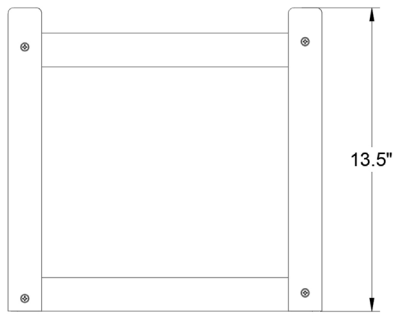

## 14" x 14" Square Planter Box

SKU: PX1414

Width	14"
Depth	14"
Height	13.5"
Weight	12 lbs
Material	HDPE

### Overview

Contain flowers or greenery in this 14" x 14" Planter Box. Plant directly inside or drop in a pot. No liner needed, and weep holes in the bottom provide drainage. A simple, stylish solution for patios, porches, or garden corners.

Measurements rounded up to .25". Printed color may vary.

Made and designed in the USA - Sustainably made from recycled material - Ask about our warranty

877-220-0448 | [www.bytheyard.net](http://www.bytheyard.net) | [info@bytheyard.net](mailto:info@bytheyard.net)