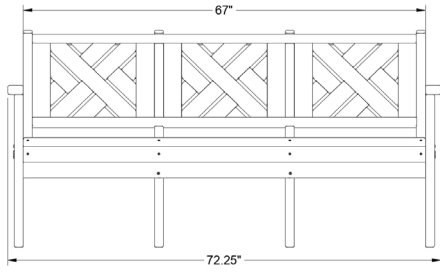

72" Chippendale Bench

SKU: CHB72

Width	72.25"	Seat Width	67"
Depth	26.25"	Seat Depth	17.75"
Height	36.25"	Seat Height Highest	18.25"
Weight	99 lbs	Seat Height Lowest	17"
Seating Capacity	3	Arm Height	27"

Measurements rounded up to the nearest .25". Printed color may vary.

Made and designed in the USA - Sustainably made from recycled material - Ask about our warranty