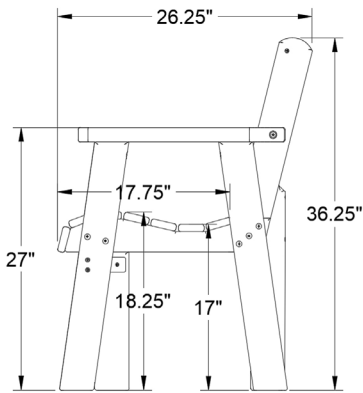

72" Chippendale Bench

SKU: CHB72

Width	72.25"	Seat Width	67"
Depth	26.25"	Seat Depth	17.75"
Height	36.25"	Seat Height Highest	18.25"
Weight	99 lbs	Seat Height Lowest	17"
Seating Capacity	3	Arm Height	27"

Measurements rounded up to the nearest .25". Printed color may vary.

Made and designed in the USA - Sustainably made from recycled material - Ask about our warranty